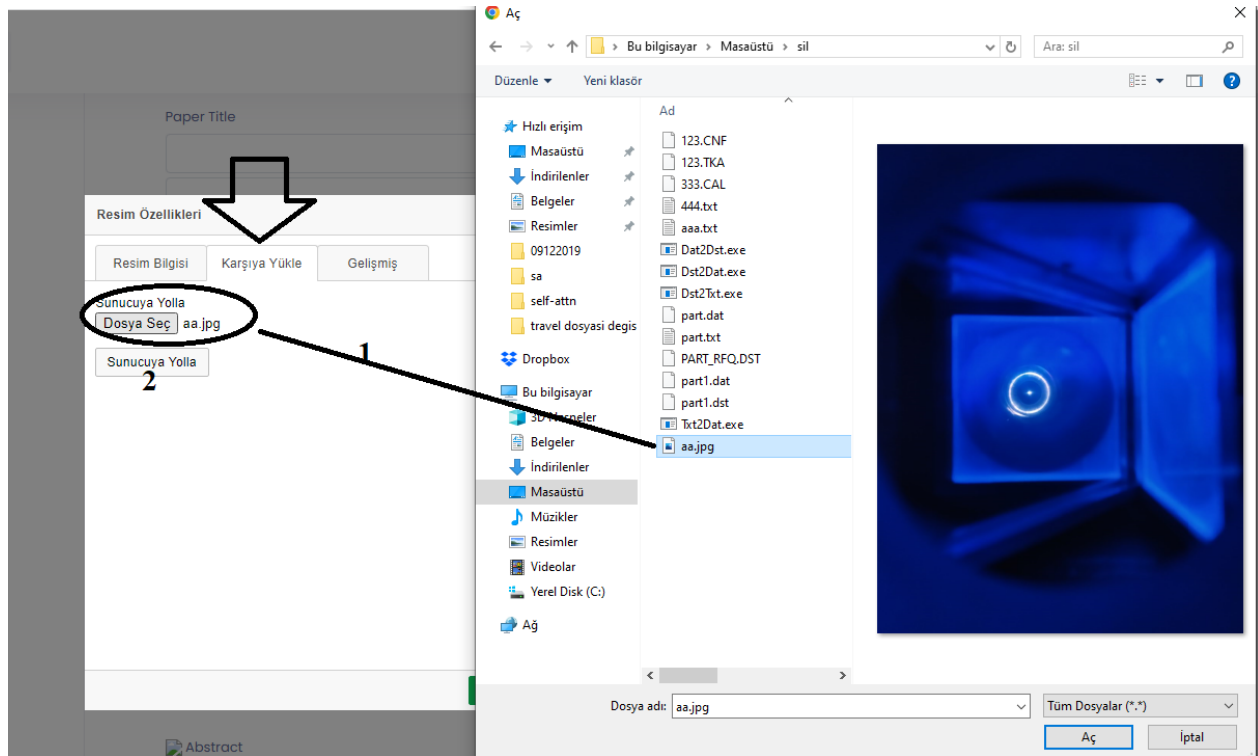

Abstract text must be between 0-300 words.

You can click the button shown in the picture to add picture to your abstract.

First, choose picture you want to insert into the abstract. Secondly, choose “send to server”.

**Resim Özellikleri** ×

Resim Bilgisi Karşıya Yükle Gelişmiş

URL

Alternatif Yazı

Genişlik   
Yükseklik   
Kenar   
Yatay Boşluk   
Dikey Boşluk   
Hizalama  ▼

Önizleme

You can change the picture dimensions from the picture information menu as shown. Then click ok to attach picture into your abstract.